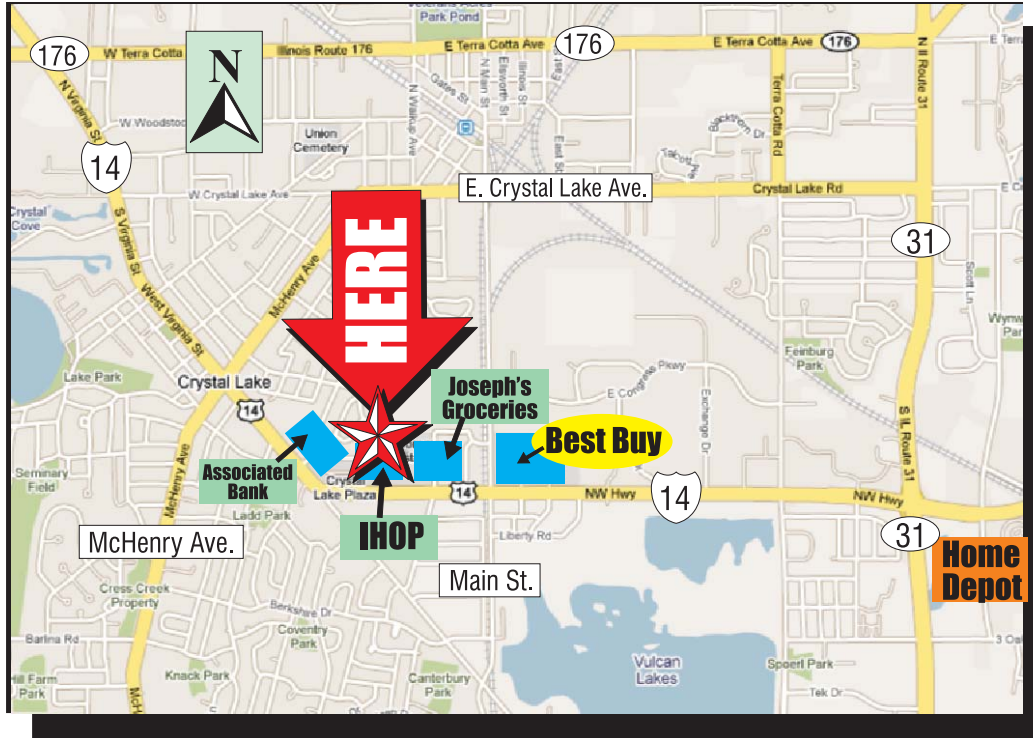

# The McHenry County Republican Elephant has packed his trunk & moved headquarters to the Crystal Lake Plaza

Located at the West side of the Crystal Lake Plaza in the "V" behind the IHOP on Rte 14

*Come by and visit!*

Come for a "Conservative" cup of coffee - just plain old coffee with none of the guilt

We've Moved  
**DON'T FORGET**

**Come volunteer  
Bring your ideas  
Bring your talents  
Together we'll be victorious**